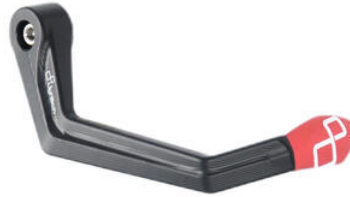

• Black  
• Gold  
• Red  
• Silver  
• Cobalt  
• Green  
• Orange

€ 48,92

• KTM400 **Aluminium /Metal Handlebar Balancers "400 Series"**

• Natural

€ 37,70

• **Aluminium Brake Lever Guard - Axle Base 148 mm / Anodized Guard end**  
• ISS120RANER  
• ISS120RAORO  
• ISS120RAROS  
• ISS120RASIL  
• ISS120RACOB  
• ISS120RAVER  
• ISS120RAARA

• Black  
• Gold  
• Red  
• Silver  
• Cobalt  
• Green  
• Orange

€ 148,11

- KTM300NER
- KTM300ORO
- KTM300ROS
- KTM300SIL
- KTM300COB
- KTM300VER
- KTM300ARA

**Aluminium Handlebar Balancers  
"300 Series"**

- Black
- Gold
- Red
- Silver
- Cobalt
- Green
- Orange

€ 53,07

- ISS113RANER
- ISS113RAORO
- ISS113RAROS
- ISS113RASIL
- ISS113RACOB
- ISS113RAVER
- ISS113RAARA

**Aluminum Brake Lever Guard - Axle  
Base 132 mm / Anodized Guard end**

- Black
- Gold
- Red
- Silver
- Cobalt
- Green
- Orange

€ 148,11

- ISS114LANER
- ISS114LAORO
- ISS114LAROS
- ISS114LASIL
- ISS114LACOB
- ISS114LAVER
- ISS114LAARA

**Aluminum Clutch Lever Guard - Axle  
Base 148 mm / Anodized Guard end**