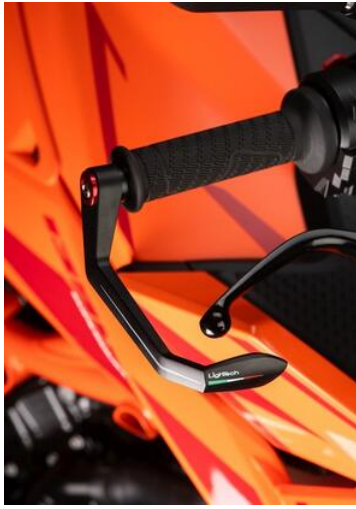

- **Brake Lever Protection Assembly**
- ISS200RTNER
- ISS200RTROS
- ISS200RTCOB
- ISS200RTVER
- ISS200RTARA

- Black
- Red
- Cobalt
- Green
- Orange

€ 88,45

- **Cap for Handlebar Balancers and Swing Arm Spools**
- CAP001NER
- CAP001ORO
- CAP001ROS
- CAP001SIL
- CAP001COB
- CAP001VER
- CAP001ARA