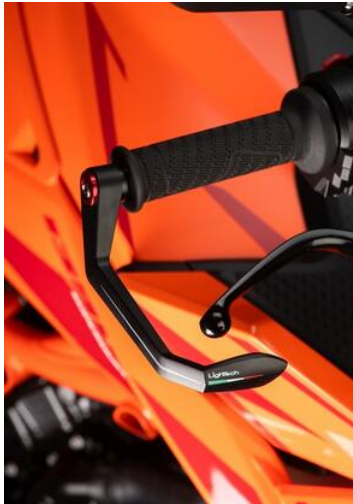

- **Brake Lever Protection Assembly**

- ISS200RTNER
- ISS200RTROS
- ISS200RTCOB
- ISS200RTVER
- ISS200RTARA

- Black
- Red
- Cobalt
- Green
- Orange

€ 88,45