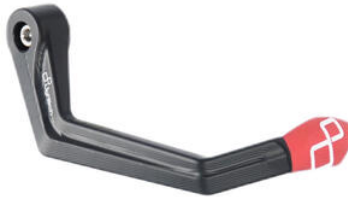

- ISS120RANER **Aluminium Brake Lever Guard - Axle**
- ISS120RAORO **Base 148 mm / Anodized Guard end**
- ISS120RAROS
- ISS120RASIL
- ISS120RACOB
- ISS120RAVER
- ISS120RAARA

- Black
- Gold
- Red
- Silver
- Cobalt
- Green
- Orange

€ 148,11

- KTM323NER **Aluminium Handlebar Balancers**
- KTM323ROS **"300 Series"**

- Black
- Red

€ 51,00

- ISS113RANER **Aluminum Brake Lever Guard - Axle**
- ISS113RAORO **Base 132 mm / Anodized Guard end**
- ISS113RAROS
- ISS113RASIL
- ISS113RACOB
- ISS113RAVER
- ISS113RAARA

- Black
- Gold
- Red
- Silver
- Cobalt
- Green
- Orange

€ 148,11

- ISS114LANER **Aluminum Clutch Lever Guard - Axle**
- ISS114LAORO **Base 148 mm / Anodized Guard end**
- ISS114LAROS
- ISS114LASIL
- ISS114LACOB
- ISS114LAVER
- ISS114LAARA