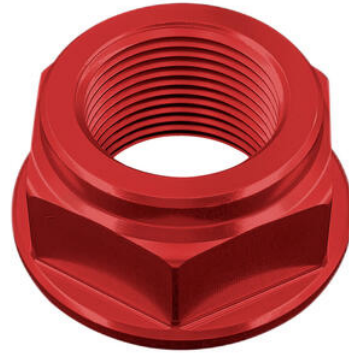

• Natural

€ 92,84

• RSF039P **Modular Iron Rear Stand With Sliding Blocks And 4 Wheels**

• Natural

€ 115,90

• **Rear Support Bracket For Large/Small Fluid Reservoir**
OBT009NER

• Black

€ 10,98

• **Sequential Indicators (Pair Of Homologated E8 Led Turn Signals)**
FRE925NER

• Natural

€ 58,56

• STESU208 **Shock-Absorbing Frame Sliders Kit**

• Natural

€ 104,80

- D010NER **Special Nut20 X 1,50 Ergal**
- D010ORO
- D010ROS
- D010SIL
- D010COB

- Black
- Gold
- Red
- Silver
- Cobalt

€ 26,11

-
- D018NER **Special Nut22 X 1,50 Ergal**
 - D018ORO
 - D018ROS
 - D018SIL
 - D018COB

- Black
- Gold
- Red
- Silver
- Cobalt

€ 29,04

-
- D013NER **Special Nut24 X 1,50 Ergal**
 - D013ORO
 - D013ROS
 - D013SIL
 - D013COB