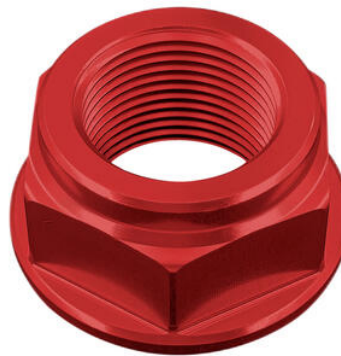

• RSF038 **Modular Iron Rear Stand With Integral Forks And 4 Wheels** • Natural € 92,84

• RSF039P **Modular Iron Rear Stand With Sliding Blocks And 4 Wheels** • Natural € 115,90

• FTP008SIL **Passenger Pegs Footrest Adapters Ø8 (Couple)** • Silver € 40,50

• OBT009NER **Rear Support Bracket For Large/Small Fluid Reservoir**

• Black

€ 10,98

• STESU211 **Shock-Absorbing Frame Sliders Kit**

• Natural

€ 104,80

• D018NER **Special Nut22 X 1,50 Ergal**  
• D018ORO  
• D018ROS  
• D018SIL  
• D018COB

• Black  
• Gold  
• Red  
• Silver  
• Cobalt

€ 29,04

• OBT003NER **Support For OBT006/OBT007 Fluid Reservoir**

• Black

€ 29,28