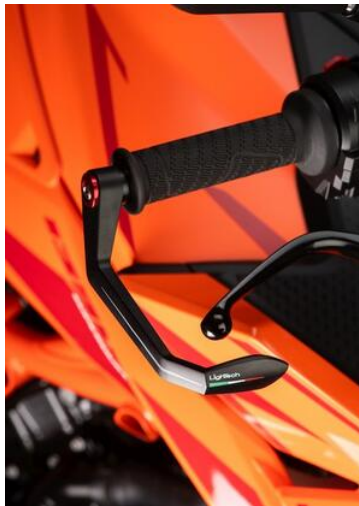

- ISS200RTNER **Brake Lever Protection Assembly**
- ISS200RTROS
- ISS200RTCOB
- ISS200RTVER
- ISS200RTARA

- Black
- Red
- Cobalt
- Green
- Orange

€ 88,45

- CAP001NER **Cap for Handlebar Balancers and Swing Arm Spools**
- CAP001ORO
- CAP001ROS
- CAP001SIL
- CAP001COB
- CAP001VER
- CAP001ARA