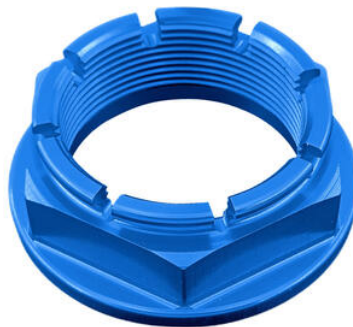

• D020NER **Special Nut38 X 1,5 Ergal**
• D020ORO
• D020ROS
• D020SIL
• D020COB

• Black
• Gold
• Red
• Silver
• Cobalt

€ 65,39