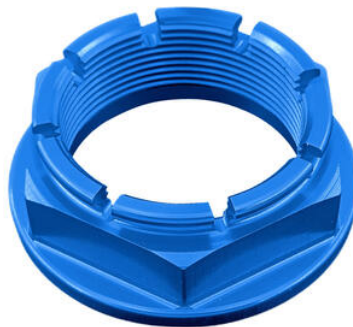

• D020NER
• D020ORO
• D020ROS
• D020SIL
• D020COB

Special Nut38 X 1,5 Ergal

• Black
• Gold
• Red
• Silver
• Cobalt

€ 65,39