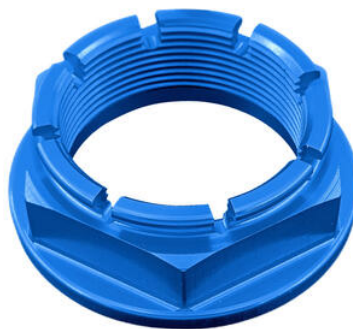

• D020NER
• D020ORO
• D020ROS
• D020SIL
• D020COB

Special Nut38 X 1,5 Ergal

• Black
• Gold
• Red
• Silver
• Cobalt

€ 65,39