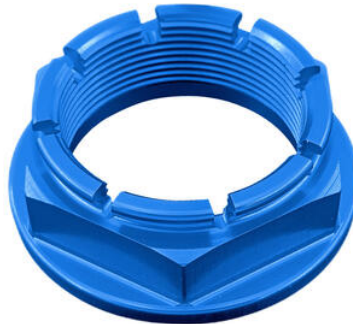

• D020NER
• D020ORO
• D020ROS
• D020SIL
• D020COB

Special Nut38 X 1,5 Ergal

• Black
• Gold
• Red
• Silver
• Cobalt

€ 65,39