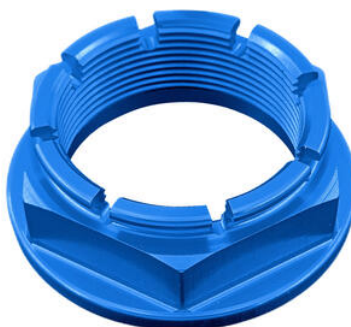

• Silver

€ 40,50

• OBT009NER **Rear Support Bracket For
Large/Small Fluid Reservoir**

• Black

€ 10,98

• FRE925NER **Sequential Indicators (Pair Of
Homologated E8 Led Turn Signals)**

• Natural

€ 58,56

- D021NER
- D021ORO
- D021ROS
- D021SIL
- D021COB

Special Nut35x 1,5 Ergal

- Black
- Gold
- Red
- Silver
- Cobalt

€ 50,87

- D020NER
- D020ORO
- D020ROS
- D020SIL
- D020COB

Special Nut38 X 1,5 Ergal

- Black
- Gold
- Red
- Silver
- Cobalt