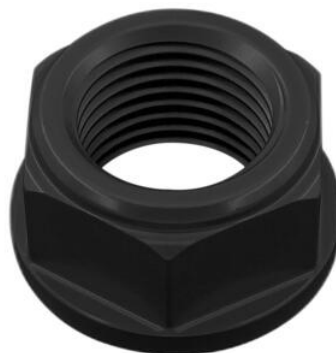

# Items for Triumph - Street Triple 675 R

Code	Item	Picture	Colors	Price
• KPL302	<b>Adaptor Kit For Lever Guard Diam. 16-17.5</b>		• Natural	€ 33,43
• FFC05NER • FFC05ORO • FFC05ROS • FFC05SIL • FFC05COB • FFC05VER	<b>Clutch/Brake Pump Reservoir Cover</b>		• Black • Gold • Red • Silver • Cobalt • Green	€ 29,77
• 7T6MNER • 7T6MORO • 7T6MR0S • 7T6MSIL • 7T6MCOB	<b>Engine Bolts Kit</b>		• Black • Gold • Red • Silver • Cobalt	€ 116,02
• 7T6CNER • 7T6CORO • 7T6CROS • 7T6CSIL • 7T6CCOB	<b>Fairing Bolts Kit</b>		• Black • Gold • Red • Silver • Cobalt	€ 113,83

- **Quick Release Fuel Tank Cap**

- TRN214NER

- TRN214ROS

- Black
- Red

€ 152,50

---

- **Sequential Indicators (Pair Of Homologated E8 Led Turn Signals)**

- FRE925NER

- Natural

€ 58,56

---

- **STETR205 Shock-Absorbing Frame Sliders Kit**

- STETR205

- Natural

€ 104,80

---

- **D011NER Special Nut16 X 1,50 Ergal**

- D011ORO

- D011ROS

- D011SIL

- D011COB

- Black
- Gold
- Red
- Silver
- Cobalt

€ 26,11

---