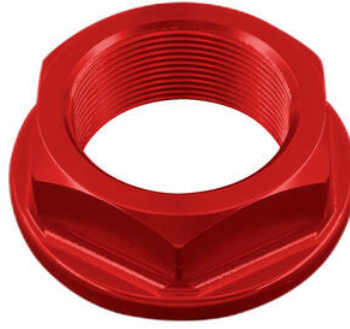

• D011NER
• D011ORO
• D011ROS
• D011SIL
• D011COB

Special Nut16 X 1,50 Ergal

• Black
• Gold
• Red
• Silver
• Cobalt

€ 26,11

• D004NER
• D004ORO
• D004ROS
• D004SIL
• D004COB

Special Nut18 X 1,50 Ergal

• Black
• Gold
• Red
• Silver
• Cobalt

€ 26,96

- D002NER
- D002ORO
- D002ROS
- D002SIL
- D002COB

Special Nut25 X 1,00 Ergal

- Black
- Gold
- Red
- Silver
- Cobalt

€ 26,11

- FRE923NER **Turn signals + rear red light + stop light (Pair Of Homologated E8 Led Turn Signals)**