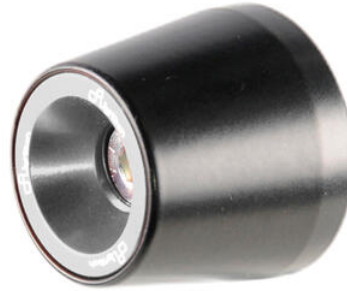

Items for Triumph - Street Triple 765 S

Code	Item	Picture	Colors	Price
• KPL311	Adaptor Kit For Lever Guard		• Natural	€ 33,43
• TARTR111A1 • TARTR111B3 • TARTR111B2 • TARTR111B1 • TARTR111A3 • TARTR111A2	Adjustable License Plate Holder		• A1 • B3 • B2 • B1 • A3 • A2	€ 123,22
• KTARTR111A1 • KTARTR111A2 • KTARTR111A3 • KTARTR111B1 • KTARTR111B3 • KTARTR111B2	Adjustable License Plate Holder Kit		• A1 • A2 • A3 • B1 • B3 • B2	€ 158,60
• FTRTR005	Adjustable Rear Sets With Fixed Foot Pegs		• Natural	€ 536,80

• FTRTR005W **Adjustable Rear Sets With Fold Up Foot Pegs**

• Natural

€ 603,90

• KTM211NER **Aluminium /Metal Handlebar Balancers "200 Series"**
 • KTM211ORO
 • KTM211ROS
 • KTM211SIL
 • KTM211COB
 • KTM211VER
 • KTM211ARA

• Black
 • Gold
 • Red
 • Silver
 • Cobalt
 • Green
 • Orange

€ 46,12

• KTM411 **Aluminium /Metal Handlebar Balancers "400 Series"**

• Natural

€ 33,43

• ISS120RANER **Aluminium Brake Lever Guard - Axle Base 148 mm / Anodized Guard end**
 • ISS120RAORO
 • ISS120RAROS
 • ISS120RASIL
 • ISS120RACOB
 • ISS120RAVER
 • ISS120RAARA

€ 51,00

-
- ISS113RANER **Aluminum Brake Lever Guard - Axle**
 - **Base 132 mm / Anodized Guard end**
 - ISS113RAORO
 -
 - ISS113RAROS
 - ISS113RASIL
 -
 - ISS113RACOB
 - ISS113RAVER
 - ISS113RAARA

- Black
- Gold
- Red
- Silver
- Cobalt
- Green
- Orange