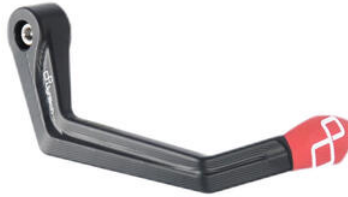

Items for Triumph - Street Triple 765 S

Code	Item	Picture	Colors	Price
• KPL311	Adaptor Kit For Lever Guard		• Natural	€ 33,43
• TARTR111A1 • TARTR111B3 • TARTR111B2 • TARTR111B1 • TARTR111A3 • TARTR111A2	Adjustable License Plate Holder		• A1 • B3 • B2 • B1 • A3 • A2	€ 123,22
• KTARTR111A1 • KTARTR111A2 • KTARTR111A3 • KTARTR111B1 • KTARTR111B3 • KTARTR111B2	Adjustable License Plate Holder Kit		• A1 • A2 • A3 • B1 • B3 • B2	€ 158,60
• FTRTR005	Adjustable Rear Sets With Fixed Foot Pegs		• Natural	€ 536,80

• Black
 • Gold
 • Red
 • Silver
 • Cobalt
 • Green
 • Orange

€ 46,12

• KTM411 **Aluminium /Metal Handlebar Balancers "400 Series"**

• Natural

€ 33,43

• ISS120RANER **Aluminium Brake Lever Guard - Axle Base 148 mm / Anodized Guard end**
 • ISS120RAORO
 • ISS120RAROS
 • ISS120RASIL
 • ISS120RACOB
 • ISS120RAVER
 • ISS120RAARA

• Black
 • Gold
 • Red
 • Silver
 • Cobalt
 • Green
 • Orange

€ 148,11

- KTM311NER **Aluminium Handlebar Balancers**
- KTM311ORO **"300 Series"**
- KTM311ROS
- KTM311COB
- KTM311ARA

- Black
- Gold
- Red
- Cobalt
- Orange

€ 51,00

-
- ISS113RANER **Aluminum Brake Lever Guard - Axle**
 - **Base 132 mm / Anodized Guard end**
 - ISS113RAORO
 -
 - ISS113RAROS
 - ISS113RASIL
 -
 - ISS113RACOB
 - ISS113RAVER
 - ISS113RAARA

- Black
- Gold
- Red
- Silver
- Cobalt
- Green
- Orange