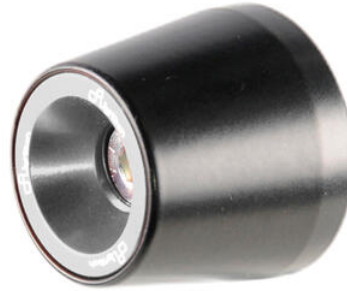

Items for Triumph - Street Triple 765 S

Code	Item	Picture	Colors	Price
• KPL311	Adaptor Kit For Lever Guard		• Natural	€ 33,43
• TARTR111A1 • TARTR111B3 • TARTR111B2 • TARTR111B1 • TARTR111A3 • TARTR111A2	Adjustable License Plate Holder		• A1 • B3 • B2 • B1 • A3 • A2	€ 123,22
• KTARTR111A1 • KTARTR111A2 • KTARTR111A3 • KTARTR111B1 • KTARTR111B3 • KTARTR111B2	Adjustable License Plate Holder Kit		• A1 • A2 • A3 • B1 • B3 • B2	€ 158,60
• FTRTR005	Adjustable Rear Sets With Fixed Foot Pegs		• Natural	€ 536,80

• FTRTR005W **Adjustable Rear Sets With Fold Up Foot Pegs**

• Natural

€ 603,90

• KTM211NER **Aluminium /Metal Handlebar Balancers "200 Series"**
 • KTM211ORO
 • KTM211ROS
 • KTM211SIL
 • KTM211COB
 • KTM211VER
 • KTM211ARA

• Black
 • Gold
 • Red
 • Silver
 • Cobalt
 • Green
 • Orange

€ 46,12

• KTM411 **Aluminium /Metal Handlebar Balancers "400 Series"**

• Natural

€ 33,43

• ISS120RANER **Aluminium Brake Lever Guard - Axle Base 148 mm / Anodized Guard end**
 • ISS120RAORO
 • ISS120RAROS
 • ISS120RASIL
 • ISS120RACOB
 • ISS120RAVER
 • ISS120RAARA

€ 51,00

- ISS113RANER **Aluminum Brake Lever Guard - Axle**
- **Base 132 mm / Anodized Guard end**
- ISS113RAORO
-
- ISS113RAROS
- ISS113RASIL
-
- ISS113RACOB
- ISS113RAVER
- ISS113RAARA

- Black
- Gold
- Red
- Silver
- Cobalt
- Green
- Orange