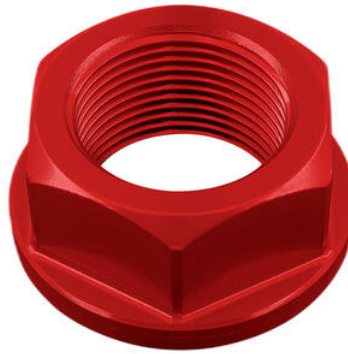

• FTP022SIL **Passenger Pegs Footrest Adapters  
Ø8 (Couple)**

• Silver

€ 40,50

• OBT009NER **Rear Support Bracket For  
Large/Small Fluid Reservoir**

• Black

€ 10,98

• FRE925NER **Sequential Indicators (Pair Of  
Homologated E8 Led Turn Signals)**

• Natural

€ 58,56

• D004NER  
• D004ORO  
• D004ROS  
• D004SIL  
• D004COB **Special Nut18 X 1,50 Ergal**

• Black  
• Gold  
• Red  
• Silver  
• Cobalt

€ 26,96

- D003NER
- D003ORO
- D003ROS
- D003SIL
- D003COB

**Special Nut24 X 1,50 Ergal**

- Black
- Gold
- Red
- Silver
- Cobalt

€ 29,04

---

- D014NER
- D014ORO
- D014ROS
- D014SIL
- D014COB

**Special Nut28 X 1,00 Ergal**

- Black
- Gold
- Red
- Silver
- Cobalt

€ 28,30