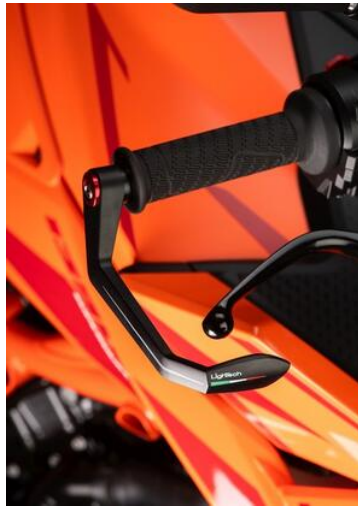

- Black
- Red
- Cobalt
- Green
- Orange

€ 88,45

- CAP001NER **Cap for Handlebar Balancers and**
- **Swing Arm Spools**

- CAP001ORO
- CAP001ROS
- CAP001SIL
- CAP001COB
- CAP001VER
- CAP001ARA

- Black
- Gold
- Red
- Silver
- Cobalt
- Green
- Orange