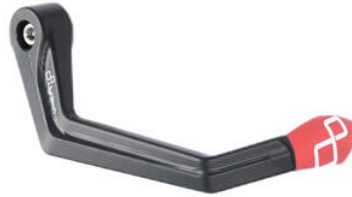

- KTARYA114A1 **Adjustable License Plate Holder Kit**
- KTARYA114B3
- KTARYA114B2
- KTARYA114B1
- KTARYA114A3
- KTARYA114A2

- A1
- B3
- B2
- B1
- A3
- A2

€ 128,47

- KTM210NER **Aluminium /Metal Handlebar Balancers "200 Series"**
- KTM210ORO
- KTM210ROS
- KTM210SIL
- KTM210COB
- KTM210VER
- KTM210ARA

- Black
- Gold
- Red
- Silver
- Cobalt
- Green
- Orange

€ 46,12

- KTM410 **Aluminium /Metal Handlebar Balancers "400 Series"**

- Natural

€ 33,43

- ISS120RANER **Aluminium Brake Lever Guard - Axle Base 148 mm / Anodized Guard end**
- ISS120RAORO
- ISS120RAROS
- ISS120RASIL
- ISS120RACOB
- ISS120RAVER
- ISS120RAARA

- Black
- Gold
- Red
- Silver
- Cobalt
- Green
- Orange

€ 148,11

- KTM310NER **Aluminium Handlebar Balancers**
- KTM310ORO **"300 Series"**
- KTM310ROS
- KTM310COB

- Black
- Gold
- Red
- Cobalt

€ 51,00

- ISS113RANER **Aluminum Brake Lever Guard - Axle**
- **Base 132 mm / Anodized Guard end**

- ISS113RAORO
- ISS113RAROS
- ISS113RASIL
- ISS113RACOB
- ISS113RAVER
- ISS113RAARA

- Black
- Gold
- Red
- Silver
- Cobalt
- Green
- Orange

€ 148,11

- ISS114LANER **Aluminum Clutch Lever Guard - Axle**
- ISS114LAORO **Base 148 mm / Anodized Guard end**