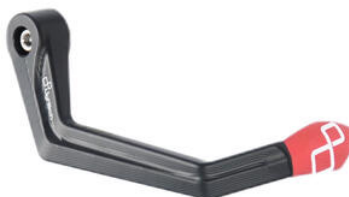

• KTM410

**Aluminium /Metal Handlebar
Balancers "400 Series"**

• Natural

€ 33,43

• ISS120RANER **Aluminium Brake Lever Guard - Axle
Base 148 mm / Anodized Guard end**

- ISS120RAORO
- ISS120RAROS
- ISS120RASIL
- ISS120RACOB
- ISS120RAVER
- ISS120RAARA

- Black
- Gold
- Red
- Silver
- Cobalt
- Green
- Orange

€ 148,11

• KTM310NER **Aluminium Handlebar Balancers
"300 Series"**

- KTM310ORO
- KTM310ROS
- KTM310COB

- Black
- Gold
- Red
- Cobalt

€ 51,00

• ISS113RANER **Aluminum Brake Lever Guard - Axle
Base 132 mm / Anodized Guard end**

- ISS113RAORO
- ISS113RAROS
- ISS113RASIL
- ISS113RACOB
- ISS113RAVER
- ISS113RAARA

- Black
- Gold
- Red
- Silver
- Cobalt
- Green
- Orange

€ 148,11

- ISS114LANER **Aluminum Clutch Lever Guard - Axle**
- ISS114LAORO **Base 148 mm / Anodized Guard end**
- ISS114LAROS
- ISS114LASIL
- ISS114LACOB
- ISS114LAVER
- ISS114LAARA