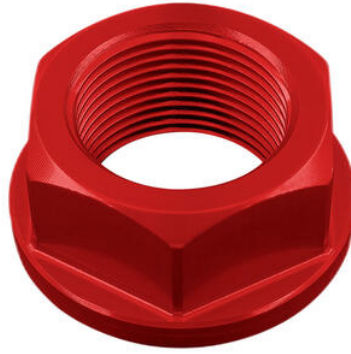

• FRE925NER **Sequential Indicators (Pair Of Homologated E8 Led Turn Signals)**

• Natural

€ 58,56

• FRE933NER **Sequential Indicators (Pair Of Homologated E8...Led Turn Signals)**

• Natural

€ 63,44

• STEYA218 **Shock-Absorbing Frame Sliders Kit**

• Natural

€ 104,80

- D003NER
- D003ORO
- D003ROS
- D003SIL
- D003COB

Special Nut24 X 1,50 Ergal

- Black
- Gold
- Red
- Silver
- Cobalt

€ 29,04

- RSS005F

Stainless Steel Rear Stand with Forks