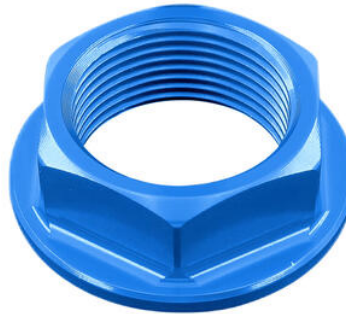

Sequential Indicators (Pair Of Homologated E8 Led Turn Signals)

- Natural

€ 48,00

-
- FRE933NER

Sequential Indicators (Pair Of Homologated E8...Led Turn Signals)

- Natural

€ 52,00

• STEAP201

Shock-Absorbing Frame Sliders Kit

• Natural

€ 88,10

- D010NER
- D010ORO
- D010ROS
- D010SIL
- D010COB

Special Nut20 X 1,50 Ergal

- Black
- Gold
- Red
- Silver
- Cobalt

€ 21,40

- D001NER
- D001ORO
- D001ROS
- D001SIL
- D001COB

Special Nut25 X 1,50 Ergal

- Black
- Gold
- Red
- Silver
- Cobalt

€ 21,40

- SCV003NER
- SCV003ORO
- SCV003ROS
- SCV003SIL
- SCV003COB

Swing Arm Spools M6 Cp

- Black
- Gold
- Red
- Silver
- Cobalt

€ 23,00

• FRE937NER **turn signals + front white light (Homologated E... Led Turn Signals)**