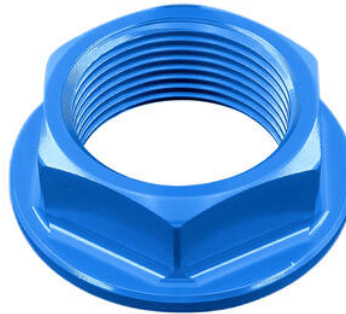

Sequential Indicators (Pair Of Homologated E8 Led Turn Signals)

- Natural

€ 48,00

-
- FRE933NER

Sequential Indicators (Pair Of Homologated E8...Led Turn Signals)

- Natural

€ 52,00

• STEAP201

Shock-Absorbing Frame Sliders Kit

• Natural

€ 88,10

- D010NER
- D010ORO
- D010ROS
- D010SIL
- D010COB

Special Nut20 X 1,50 Ergal

- Black
- Gold
- Red
- Silver
- Cobalt

€ 21,40

- D001NER
- D001ORO
- D001ROS
- D001SIL
- D001COB

Special Nut25 X 1,50 Ergal

- Black
- Gold
- Red
- Silver
- Cobalt

€ 21,40

- SCV003NER
- SCV003ORO
- SCV003ROS
- SCV003SIL
- SCV003COB

Swing Arm Spools M6 Cp

- Black
- Gold
- Red
- Silver
- Cobalt

€ 23,00

• FRE934NER **turn signals + front white light (Homologated E... Led Turn Signals)** • Natural € 52,80