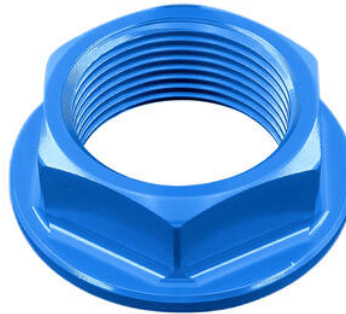

**Sequential Indicators (Pair Of Homologated E8 Led Turn Signals)**

- Natural

€ 48,00

- FRE933NER

**Sequential Indicators (Pair Of Homologated E8...Led Turn Signals)**

- Natural

€ 52,00

• STEAP201

**Shock-Absorbing Frame Sliders Kit**

• Natural

€ 88,10

- D010NER
- D010ORO
- D010ROS
- D010SIL
- D010COB

**Special Nut20 X 1,50 Ergal**

- Black
- Gold
- Red
- Silver
- Cobalt

€ 21,40

- D001NER
- D001ORO
- D001ROS
- D001SIL
- D001COB

**Special Nut25 X 1,50 Ergal**

- Black
- Gold
- Red
- Silver
- Cobalt

€ 21,40

- SCV003NER
- SCV003ORO
- SCV003ROS
- SCV003SIL
- SCV003COB

**Swing Arm Spools M6 Cp**

- Black
- Gold
- Red
- Silver
- Cobalt

€ 23,00