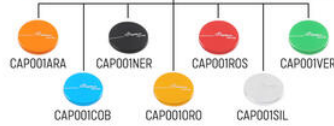

• KTM431

**Aluminium /Metal Handlebar  
Balancers "400 Series"**

• Natural

€ 27,40

I Tappi devono essere ordinati a parte. Caps must be ordered separately

• ISS120RANER **Aluminium Brake Lever Guard - Axle**  
• **Base 148 mm / Anodized Guard end**