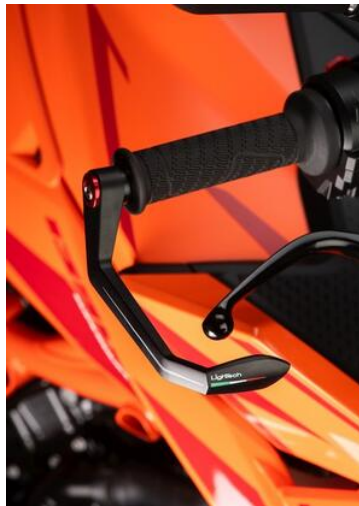

- Black
- Red
- Cobalt
- Green
- Orange

€ 72,50

- CAP001NER **Cap for Handlebar Balancers and**
- CAP001ORO **Swing Arm Spools**
- CAP001ROS
- CAP001SIL
- CAP001COB
- CAP001VER
- CAP001ARA