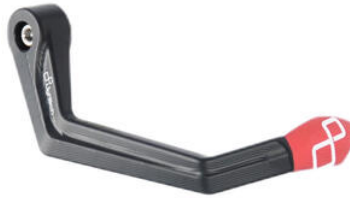

€ 550,00

• FTRAP005W **Adjustable Rear Sets With Fold Up Foot Pegs , Standard Shifting**

• Natural

€ 535,00

• ISS120RANER **Aluminium Brake Lever Guard - Axle**
• **Base 148 mm / Anodized Guard end**

ISS120RAORO
• ISS120RAROS
• ISS120RASIL
• ISS120RACOB
• ISS120RAVER
• ISS120RAARA

• Black
• Gold
• Red
• Silver
• Cobalt
• Green
• Orange

€ 121,40

• **Aluminium Protection Clutch Cover**
ECPAP002NER **Right Side**

• Black

€ 235,90

• **Aluminium Protection Electric Cover**
ECPAP005NER **Left Side**

• Black

€ 116,70

- ISS113RANER **Aluminum Brake Lever Guard - Axle**
- **Base 132 mm / Anodized Guard end**

- ISS113RAORO
- ISS113RAROS
- ISS113RASIL
- ISS113RACOB
- ISS113RAVER
- ISS113RAARA

- Black
- Gold
- Red
- Silver
- Cobalt
- Green
- Orange