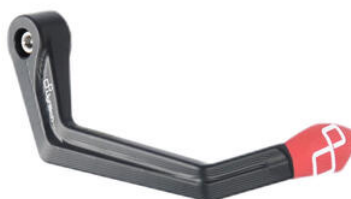

€ 121,40

- KTM313NER **Aluminium Handlebar Balancers**
- KTM313ROS **"300 Series"**
- KTM313SIL

- Black
- Red
- Silver

€ 41,80

- **Aluminium Protection Clutch Cover**
ECPAP002NER **Right Side**

- Black

€ 235,90

- **Aluminium Protection Electric Cover**
ECPAP001NER **Left Side**

- Black

€ 116,70

- ISS113RANER **Aluminum Brake Lever Guard - Axle**
- **Base 132 mm / Anodized Guard end**
- ISS113RAORO
- ISS113RAROS
- ISS113RASIL
- ISS113RACOB
- ISS113RAVER
- ISS113RAARA