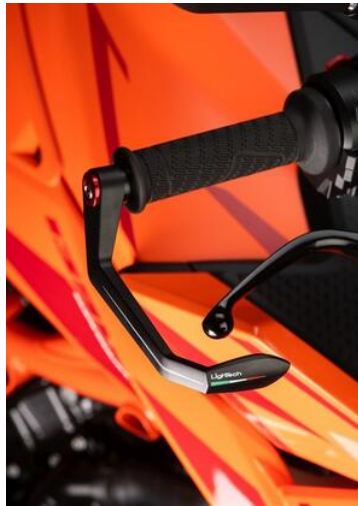

- Black
- Red
- Cobalt
- Green
- Orange

€ 72,50

- CAP001NER **Cap for Handlebar Balancers and**
- **Swing Arm Spools**

- CAP001ORO
- CAP001ROS
- CAP001SIL
- CAP001COB
- CAP001VER
- CAP001ARA