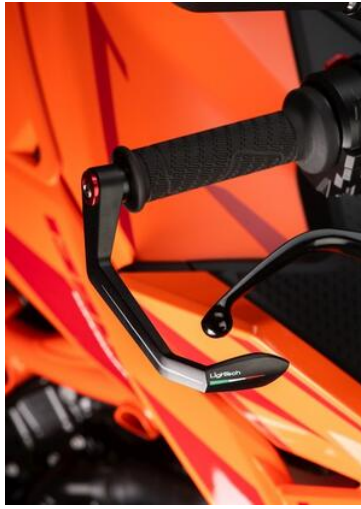

- **Brake Lever Protection Assembly**
- ISS200RTNER
- ISS200RTROS
- ISS200RTCOB
- ISS200RTVER
- ISS200RTARA

- Black
- Red
- Cobalt
- Green
- Orange

€ 72,50

- **Cap for Handlebar Balancers and Swing Arm Spools**
- CAP001NER
- CAP001ORO
- CAP001ROS
- CAP001SIL
- CAP001COB
- CAP001VER
- CAP001ARA