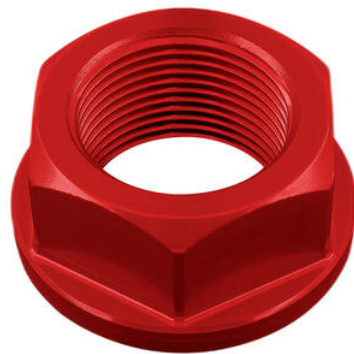

€ 22,10

• D003NER
• D003ORO
• D003ROS
• D003SIL
• D003COB

Special Nut24 X 1,50 Ergal

• Black
• Gold
• Red
• Silver
• Cobalt

€ 23,80

• RSS005F

Stainless Steel Rear Stand with Forks

• Natural

€ 205,00

• OBT003NER

Support For OBT006/OBT007 Fluid Reservoir

• Black

€ 24,00

• SCV004NER

Swing Arm Spools M8 Cp

• SCV004ORO