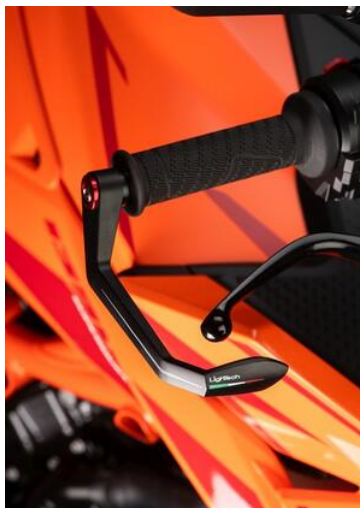

- ISS200RTNER **Brake Lever Protection Assembly**
- ISS200RTROS
- ISS200RTCOB
- ISS200RTVER
- ISS200RTARA

- Black
- Red
- Cobalt
- Green
- Orange

€ 72,50

- CAP001NER **Cap for Handlebar Balancers and Swing Arm Spools**
- CAP001ORO
- CAP001ROS
- CAP001SIL
- CAP001COB
- CAP001VER
- CAP001ARA