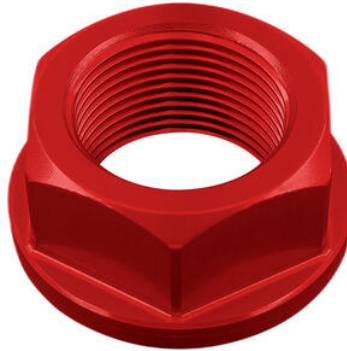

**Special Nut18 X 1,50 Ergal**

- Black
- Gold
- Red
- Silver
- Cobalt

€ 22,10

- D003NER
- D003ORO
- D003ROS
- D003SIL
- D003COB

**Special Nut24 X 1,50 Ergal**

- Black
- Gold
- Red
- Silver
- Cobalt

€ 23,80

- D014NER
- D014ORO
- D014ROS
- D014SIL
- D014COB

**Special Nut28 X 1,00 Ergal**

- Black
- Gold
- Red
- Silver
- Cobalt

€ 23,20

• RSS001

**Stainless Steel Front Triple Tree Lift**

• Natural

€ 282,00

• RSS005F