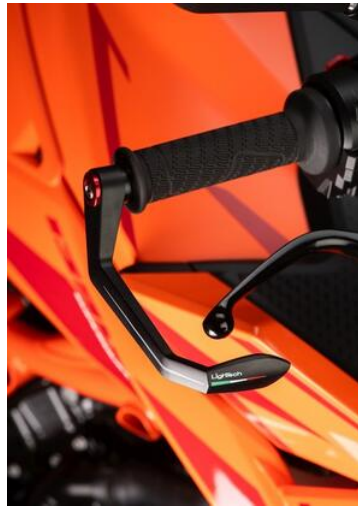

- Black
- Red
- Cobalt
- Green
- Orange

€ 72,50

- CAP001NER **Cap for Handlebar Balancers and**
- **Swing Arm Spools**

- CAP001ORO
- CAP001ROS
- CAP001SIL
- CAP001COB
- CAP001VER
- CAP001ARA