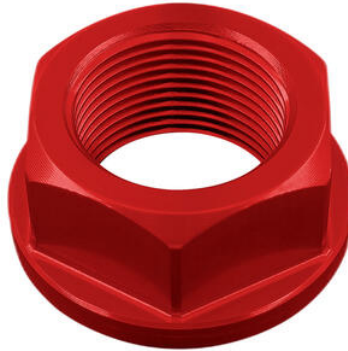

• Natural

€ 85,90

- D004NER
- D004ORO
- D004ROS
- D004SIL
- D004COB

**Special Nut18 X 1,50 Ergal**

- Black
- Gold
- Red
- Silver
- Cobalt

€ 22,10

- D003NER
- D003ORO
- D003ROS
- D003SIL
- D003COB

**Special Nut24 X 1,50 Ergal**

- Black
- Gold
- Red
- Silver
- Cobalt

€ 23,80

- D014NER
- D014ORO
- D014ROS
- D014SIL
- D014COB

**Special Nut28 X 1,00 Ergal**

- Black
- Gold
- Red
- Silver
- Cobalt

€ 23,20

• RSS001

**Stainless Steel Front Triple Tree Lift**