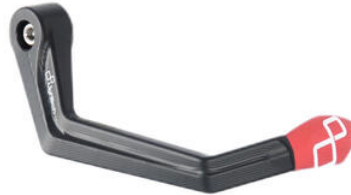

€ 121,40

- KTM325NER Aluminium Handlebar Balancers "300 Series"
- KTM325ROS
- KTM325COB

- Black
- Red
- Cobalt

€ 41,80

- Aluminium Protection Electric Cover Left Side

- Black

€ 178,60

- **Aluminium Protection Pick-Up**
ECPBM003NER **Cover Right Side**

- Black

€ 81,30

- ISS113RANER **Aluminum Brake Lever Guard - Axle**
- ISS113RAORO **Base 132 mm / Anodized Guard end**
- ISS113RAROS
- ISS113RASIL
- ISS113RACOB
- ISS113RAVER
- ISS113RAARA

- Black
- Gold
- Red
- Silver
- Cobalt
- Green
- Orange