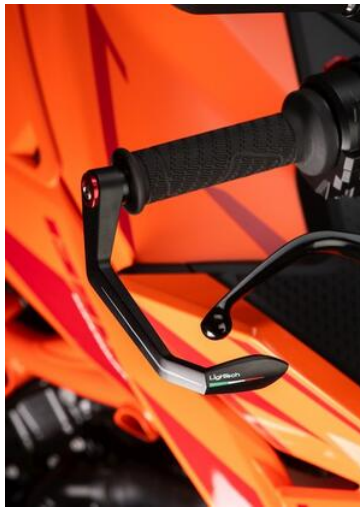

- ISS200RTNER **Brake Lever Protection Assembly**
- ISS200RTROS
- ISS200RTCOB
- ISS200RTVER
- ISS200RTARA