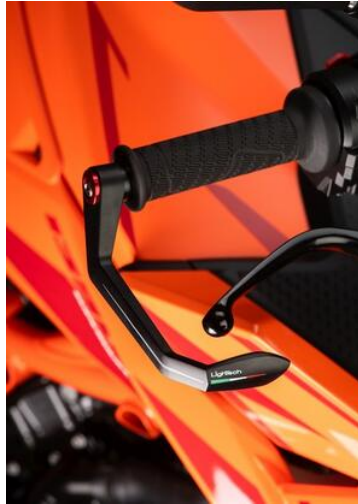

- ISS115RCORO
- ISS115RCROS
- ISS115RCSIL
- ISS115RCCOB
- ISS115RCVER
- ISS115RCARA

- Black
- Gold
- Red
- Silver
- Cobalt
- Green
- Orange

€ 175,20

- ISS200RTNER **Brake Lever Protection Assembly**

- ISS200RTOS
- ISS200RTCOB
- ISS200RTVER
- ISS200RTARA