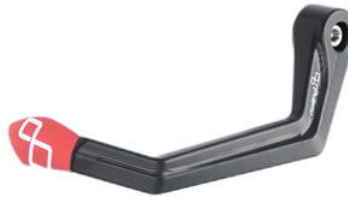

Items for Ducati - Monster 937

Code	Item	Picture	Colors	Price
<ul style="list-style-type: none"> • KPL302 	Adaptor Kit For Lever Guard Diam. 16-17.5		<ul style="list-style-type: none"> • Natural 	€ 27,40
<ul style="list-style-type: none"> • TARDU115B3 • TARDU115B2 • TARDU115B1 • TARDU115A3 • TARDU115A2 • TARDU115A1 	Adjustable License Plate Holder		<ul style="list-style-type: none"> • B3 • B2 • B1 • A3 • A2 • A1 	€ 84,70
<ul style="list-style-type: none"> • KTARDU115A1 • KTARDU115A3 • KTARDU115B3 • KTARDU115B2 • KTARDU115B1 • KTARDU115A2 	Adjustable License Plate Holder Kit		<ul style="list-style-type: none"> • A1 • A3 • B3 • B2 • B1 • A2 	€ 114,50
<ul style="list-style-type: none"> • ISS120RANER • ISS120RAORO • ISS120RAROS • ISS120RASIL • ISS120RACOB • ISS120RAVER • ISS120RAARA 	Aluminium Brake Lever Guard - Axle Base 148 mm / Anodized Guard end		<ul style="list-style-type: none"> • Black • Gold • Red • Silver • Cobalt • Green • Orange 	€ 121,40

• **Aluminum Brake Lever Guard - Axle**
ISS113RANER **Base 132 mm / Anodized Guard end**

- ISS113RAORO
- ISS113RAROS
- ISS113RASIL
- ISS113RACOB
- ISS113RAVER
- ISS113RAARA

- Black
- Gold
- Red
- Silver
- Cobalt
- Green
- Orange

€ 121,40

• **Aluminum Clutch Lever Guard - Axle**
ISS114LANER **Base 148 mm / Anodized Guard end**

- ISS114LAORO
- ISS114LAROS
- ISS114LASIL
- ISS114LACOB
- ISS114LAVER
- ISS114LAARA

- Black
- Gold
- Red
- Silver
- Cobalt
- Green
- Orange

€ 121,40

• **Aluminum Clutch Lever Guard - Axle**
ISS119LANER **Base 132 mm / Anodized Guard end**

- ISS119LAORO
- ISS119LAROS
- ISS119LASIL
- ISS119LACOB
- ISS119LAVER
- ISS119LAARA

- Black
- Gold
- Red
- Silver
- Cobalt
- Green
- Orange