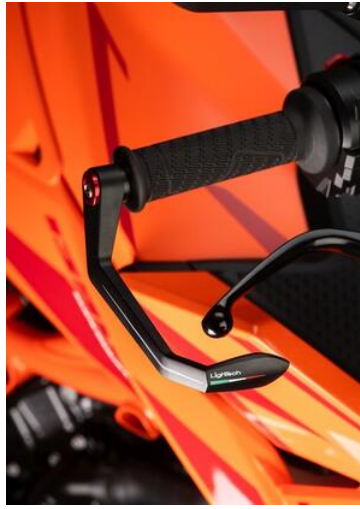

- **Brake Lever Protection Assembly**
- ISS200RTNER
- ISS200RTROS
- ISS200RTCOB
- ISS200RTVER
- ISS200RTARA

- Black
- Red
- Cobalt
- Green
- Orange

€ 72,50

- **Clutch Lever Guard - Carbon - Wheelbase L=132 Mm**
- ISS116LCNER
- ISS116LCORO
- ISS116LCROS
- ISS116LCSIL
- ISS116LCCOB
- ISS116LCVER
- ISS116LCARA