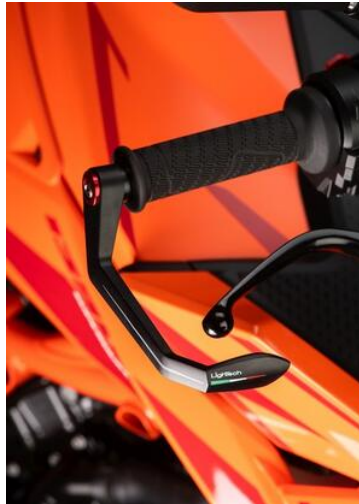

- Black
- Red
- Cobalt
- Green
- Orange

€ 72,50

- CAP001NER **Cap for Handlebar Balancers and**
- CAP001ORO **Swing Arm Spools**

- CAP001ROS
- CAP001SIL
- CAP001COB
- CAP001VER
- CAP001ARA