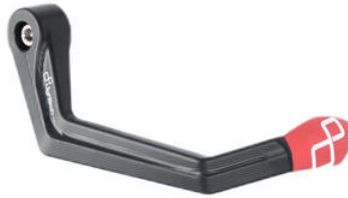

- Black
- Gold
- Red
- Silver
- Cobalt
- Green

€ 37,80

- KTM418 Aluminium /Metal Handlebar Balancers "400 Series"

- Natural

€ 27,40

- Aluminium Brake Lever Guard - Axle
- ISS120RANER Base 148 mm / Anodized Guard end
-
- ISS120RAORO
-
- ISS120RAROS
- ISS120RASIL
-
- ISS120RACOB
-
- ISS120RAVER
-
- ISS120RAARA

- Black
- Gold
- Red
- Silver
- Cobalt
- Green
- Orange

€ 121,40

- KTM318NER Aluminium Handlebar Balancers
- KTM318ROS "300 Series"

- Black
- Red

€ 41,80

• **Aluminum Brake Lever Guard - Axle**
ISS113RANER **Base 132 mm / Anodized Guard end**

- ISS113RAORO
- ISS113RAROS
- ISS113RASIL
- ISS113RACOB
- ISS113RAVER
- ISS113RAARA

- Black
- Gold
- Red
- Silver
- Cobalt
- Green
- Orange

€ 121,40

• **Aluminum Clutch Lever Guard - Axle**
ISS114LANER **Base 148 mm / Anodized Guard end**