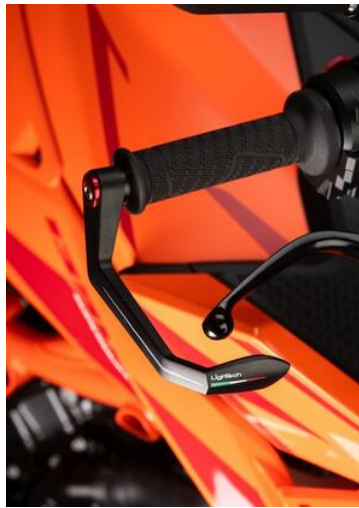

- ISS200RTNER **Brake Lever Protection Assembly**
- ISS200RTROS
- ISS200RTCOB
- ISS200RTVER
- ISS200RTARA

- Black
- Red
- Cobalt
- Green
- Orange

€ 72,50

- CAP001NER **Cap for Handlebar Balancers and Swing Arm Spools**
- CAP001ORO
- CAP001ROS
- CAP001SIL
- CAP001COB
- CAP001VER
- CAP001ARA