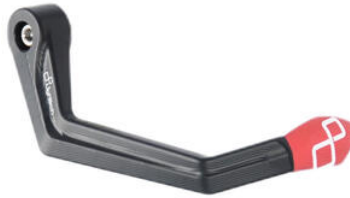

- Black
- Gold
- Red
- Silver
- Cobalt
- Green

€ 37,80

- KTM418 Aluminium /Metal Handlebar Balancers "400 Series"

- Natural

€ 27,40

- ISS120RANER Aluminium Brake Lever Guard - Axle Base 148 mm / Anodized Guard end
- ISS120RAORO
- ISS120RAROS
- ISS120RASIL
- ISS120RACOB
- ISS120RAVER
- ISS120RAARA

- Black
- Gold
- Red
- Silver
- Cobalt
- Green
- Orange

€ 121,40

- KTM318NER Aluminium Handlebar Balancers "300 Series"
- KTM318ROS

- Black
- Red

€ 41,80

- ISS113RANER **Aluminum Brake Lever Guard - Axle**
- **Base 132 mm / Anodized Guard end**

- ISS113RAORO
- ISS113RAROS
- ISS113RASIL
- ISS113RACOB
- ISS113RAVER
- ISS113RAARA

- Black
- Gold
- Red
- Silver
- Cobalt
- Green
- Orange

€ 121,40

- ISS114LANER **Aluminum Clutch Lever Guard - Axle**
- ISS114LAORO **Base 148 mm / Anodized Guard end**