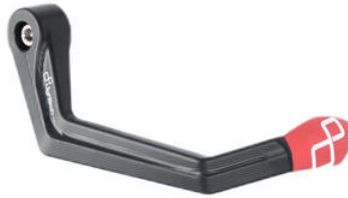

- Black
- Gold
- Red
- Silver
- Cobalt
- Green

€ 37,80

- KTM418 Aluminium /Metal Handlebar Balancers "400 Series"

- Natural

€ 27,40

- Aluminium Brake Lever Guard - Axle
- ISS120RANER Base 148 mm / Anodized Guard end
- 
- ISS120RAORO
- 
- ISS120RAROS
- ISS120RASIL
- 
- ISS120RACOB
- 
- ISS120RAVER
- 
- ISS120RAARA

- Black
- Gold
- Red
- Silver
- Cobalt
- Green
- Orange

€ 121,40

- KTM318NER Aluminium Handlebar Balancers
- KTM318ROS "300 Series"

- Black
- Red

€ 41,80

• **Aluminum Brake Lever Guard - Axle**  
ISS113RANER **Base 132 mm / Anodized Guard end**

- ISS113RAORO
- ISS113RAROS
- ISS113RASIL
- ISS113RACOB
- ISS113RAVER
- ISS113RAARA

- Black
- Gold
- Red
- Silver
- Cobalt
- Green
- Orange

€ 121,40

• **Aluminum Clutch Lever Guard - Axle**  
ISS114LANER **Base 148 mm / Anodized Guard end**