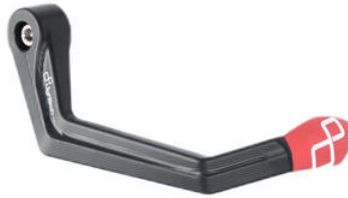

- Black
- Gold
- Red
- Silver
- Cobalt
- Green

€ 37,80

- KTM418 Aluminium /Metal Handlebar Balancers "400 Series"

- Natural

€ 27,40

- Aluminium Brake Lever Guard - Axle

ISS120RANER Base 148 mm / Anodized Guard end

- ISS120RAORO
- ISS120RAROS
- ISS120RASIL
- ISS120RACOB
- ISS120RAVER
- ISS120RAARA

- Black
- Gold
- Red
- Silver
- Cobalt
- Green
- Orange

€ 121,40

- KTM318NER Aluminium Handlebar Balancers
- KTM318ROS "300 Series"

- Black
- Red

€ 41,80

• **Aluminum Brake Lever Guard - Axle**  
ISS113RANER **Base 132 mm / Anodized Guard end**

- ISS113RAORO
- ISS113RAROS
- ISS113RASIL
- ISS113RACOB
- ISS113RAVER
- ISS113RAARA

- Black
- Gold
- Red
- Silver
- Cobalt
- Green
- Orange