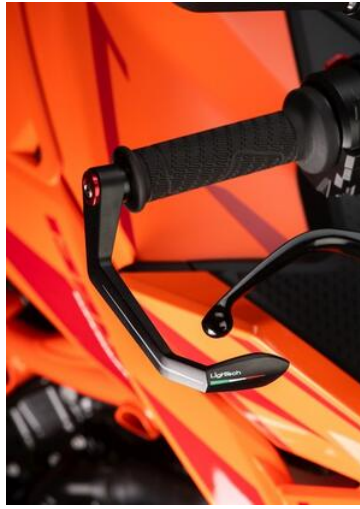

- **Brake Lever Protection Assembly**
- ISS200RTNER
- •
- ISS200RTROS
- •
- ISS200RTCOB
- •
- ISS200RTVER
- •
- ISS200RTARA