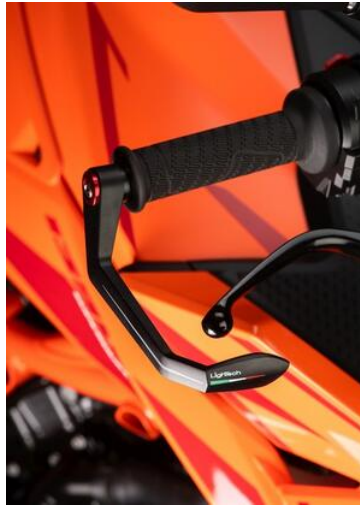

- **Brake Lever Protection Assembly**
- ISS200RTNER
- •
- ISS200RTROS
- •
- ISS200RTCOB
- •
- ISS200RTVER
- •
- ISS200RTARA

- Black
- Red
- Cobalt
- Green
- Orange

€ 72,50

- **Cap for Handlebar Balancers and Swing Arm Spools**
- CAP001NER
- CAP001ORO
- CAP001ROS
- CAP001SIL
- CAP001COB
- CAP001VER
- CAP001ARA