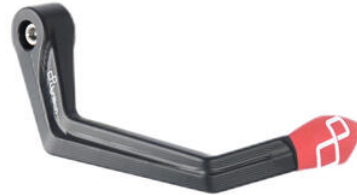

- Black
- Gold
- Red
- Silver
- Cobalt
- Green
- Orange

€ 121,40

- KTM318NER Aluminium Handlebar Balancers "300 Series"
- KTM318ROS

- Black
- Red

€ 41,80

- **Aluminium Protection Clutch Cover**
ECPDU002NER **Right Side**

• Black

€ 178,60

- ISS113RANER **Aluminum Brake Lever Guard - Axle**
• **Base 132 mm / Anodized Guard end**

- ISS113RAORO
- ISS113RAROS
- ISS113RASIL
- ISS113RACOB
- ISS113RAVER
- ISS113RAARA

- Black
- Gold
- Red
- Silver
- Cobalt
- Green
- Orange