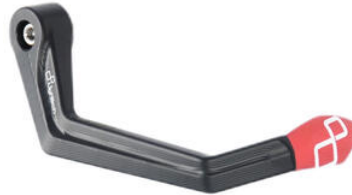

- Black
- Gold
- Red
- Silver
- Cobalt
- Green
- Orange

€ 121,40

- ISS114LANER **Aluminum Clutch Lever Guard - Axle**
- ISS114LAORO **Base 148 mm / Anodized Guard end**

- ISS114LAROS
- ISS114LASIL
- ISS114LACOB
- ISS114LAVER
- ISS114LAARA