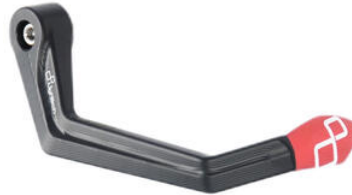

- Black
- Gold
- Red
- Silver
- Cobalt
- Green
- Orange

€ 121,40

1. ---
2. ISS114LANER **Aluminum Clutch Lever Guard - Axle**
   - ISS114LAORO **Base 148 mm / Anodized Guard end**

- ISS114LAROS
- ISS114LASIL
- ISS114LACOB
- ISS114LAVER
- ISS114LAARA