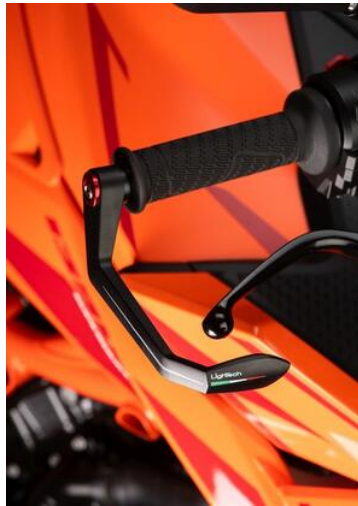

- Black
- Red
- Cobalt
- Green
- Orange

€ 72,50

- CAP001NER **Cap for Handlebar Balancers and**
- CAP001ORO **Swing Arm Spools**

- CAP001ROS
- CAP001SIL
- CAP001COB
- CAP001VER
- CAP001ARA

- Black
- Gold
- Red
- Silver
- Cobalt
- Green
- Orange