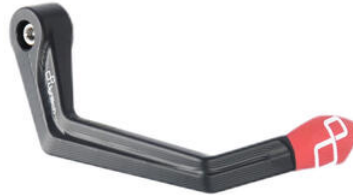

Items for Ducati - Streetfighter 1100

Code	Item	Picture	Colors	Price
• KPL322	Adaptor Kit For Lever Guard		• Natural	€ 27,40
• ISS120RANER • ISS120RAORO • ISS120RAROS • ISS120RASIL • ISS120RACOB • ISS120RAVER • ISS120RAARA	Aluminium Brake Lever Guard - Axle Base 148 mm / Anodized Guard end		• Black • Gold • Red • Silver • Cobalt • Green • Orange	€ 121,40
• KTM322NER • KTM322ROS	Aluminium Handlebar Balancers "300 Series"		• Black • Red	€ 41,80
• WPPDU002NER	Aluminium Protection Water Pump Cover		• Black	€ 101,30

• ECPDU003SIL **Aluminium Protections Engine
Timinig Cover Left Side**

• Silver

€ 34,30

• ISS113RANER **Aluminum Brake Lever Guard - Axle**
• **Base 132 mm / Anodized Guard end**

ISS113RAORO
• ISS113RAROS
• ISS113RASIL
• ISS113RACOB
• ISS113RAVER
• ISS113RAARA

• Black
• Gold
• Red
• Silver
• Cobalt
• Green
• Orange

€ 121,40

• ISS114LANER **Aluminum Clutch Lever Guard - Axle**
• ISS114LAORO **Base 148 mm / Anodized Guard end**

• ISS114LAROS
• ISS114LASIL
• ISS114LACOB
• ISS114LAVER
• ISS114LAARA